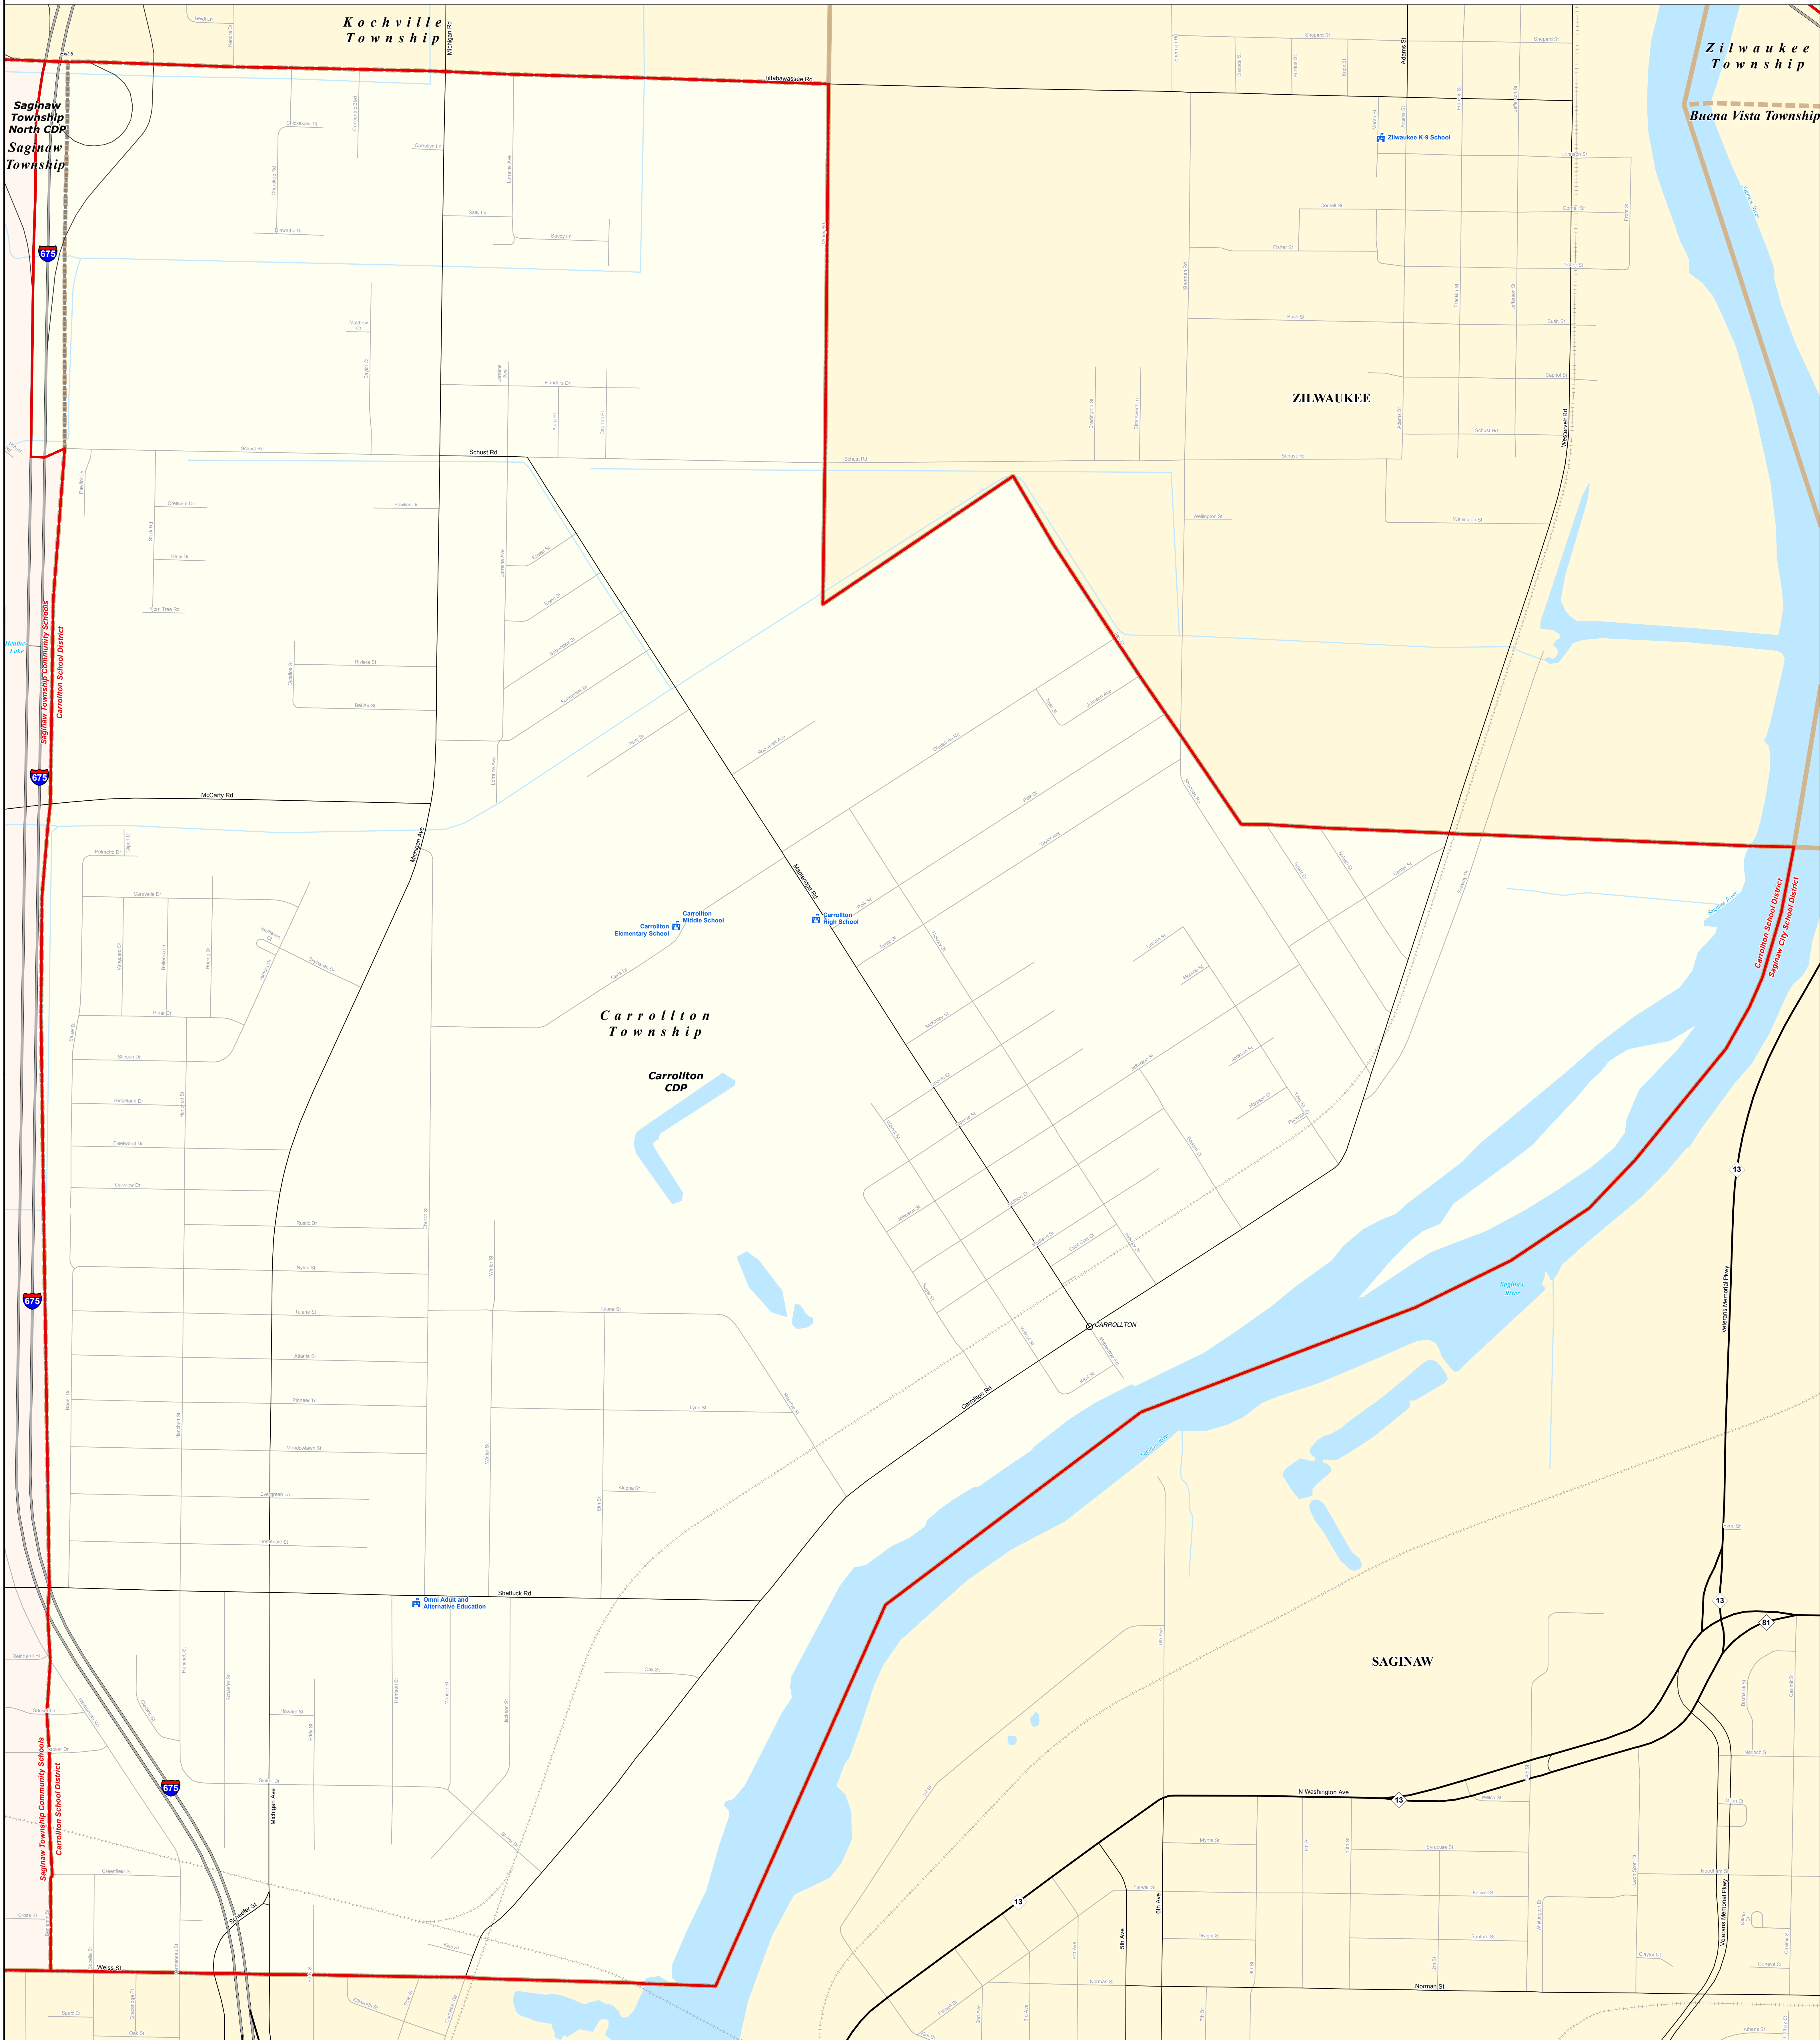

CARROLLTON SCHOOL DISTRICT

Saginaw ISD

0 0.25 0.5 1 Miles

*Note: Non K-12 School Districts identified with Asterisk (*) in Name

11/14/13

Legend	
School District	School
County	Water Feature
City	River, Stream, or Drain
Township	Railroad
Village	Freeway
Census Designated Place	Highway
	Primary Road
	Local Road

Source: Michigan Geographic Framework, v13a